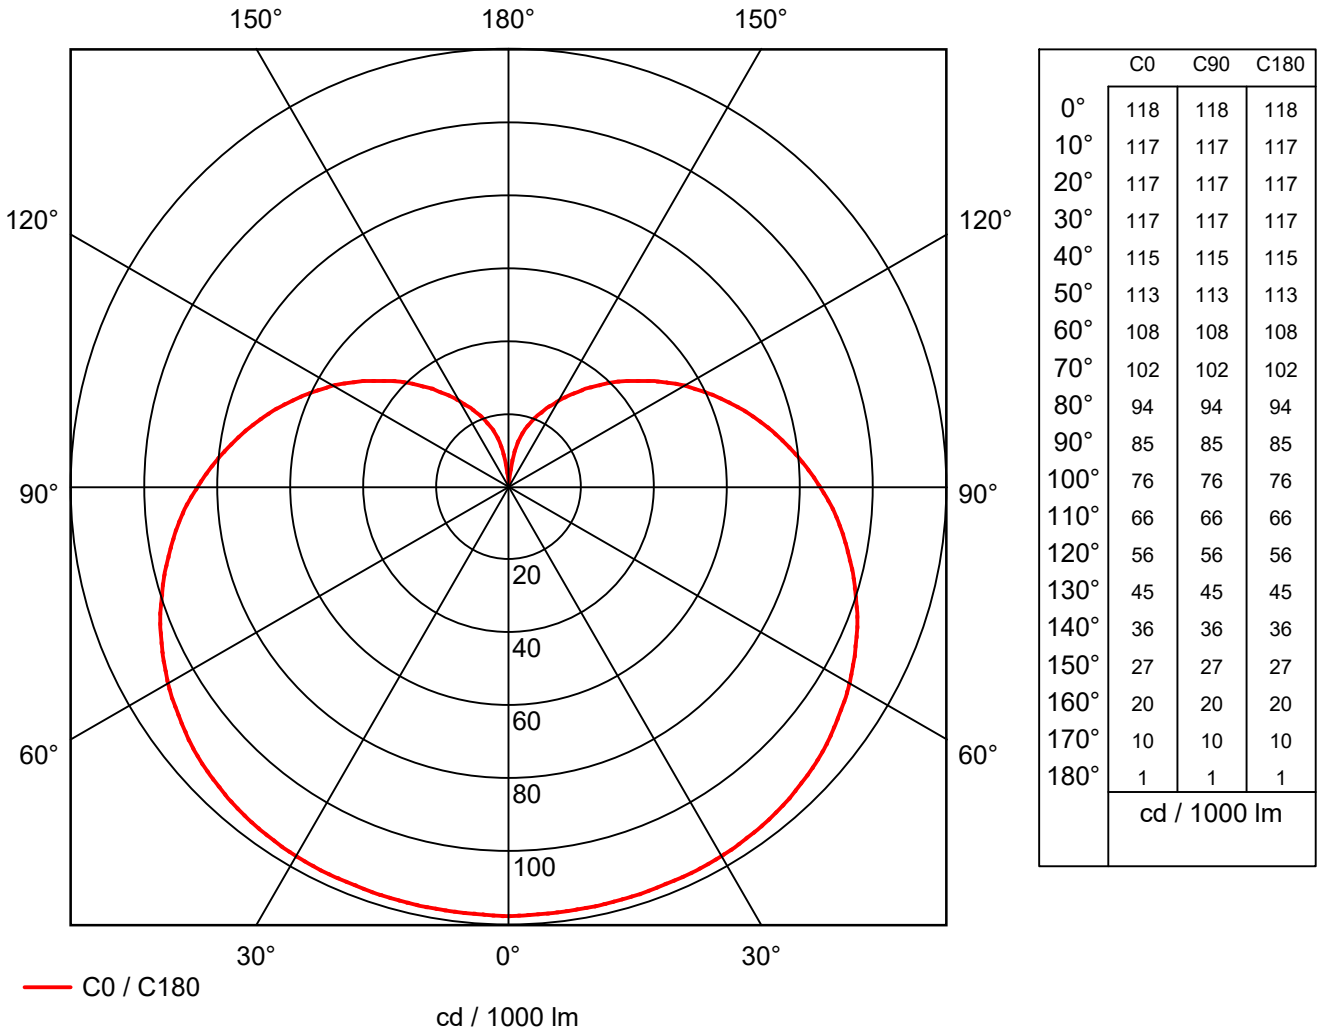

1 Luminaire data

1.1 Ansell Lighting, OCTO WiZ A60 RGBTW Sma... (AOCTOW/A60LED/R...)

1.1.1 Data sheet

Manufacturer: Ansell Lighting

AOCTOW/A60LED/RGBTW/B22

OCTO WiZ A60 RGBTW Smart Lamp

Luminaire data

Luminaire efficiency : 100%
 Luminaire efficacy : 100 lm/W
 Classification : B21 ↓66.4% ↑33.6%
 CIE Flux Codes : 28 54 78 66 100
 UGR 4H 8H : 25.4 / 25.4
 Power : 8 W
 Luminous flux : 800 lm

Equipped with

Quantity : 1
 Designation :
 Colour :
 Luminous flux : 800 lm

Dimensions : Ø60 mm x 95 mm

1.1 Ansell Lighting, OCTO WiZ A60 RGBTW Sma... (AOCTOW/A60LED/R...)

1.1.2 LDC

Manufacturer : Ansell Lighting
 Order number : AOCTOW/A60LED/RGBTW/B22
 Luminaire name : OCTO WiZ A60 RGBTW Smart
 Lamp
 Equipment : 1 x 8 W / 800 lm
 Dimensions : D 60 mm x H 95 mm
 File name : rlx_20210315154801.Idt

Efficiency factor : 100%
 Luminaire efficacy : 100 lm/W (B21)
 Light distribution : rotationally symmetric
 Beam Angle : -- C0-C180